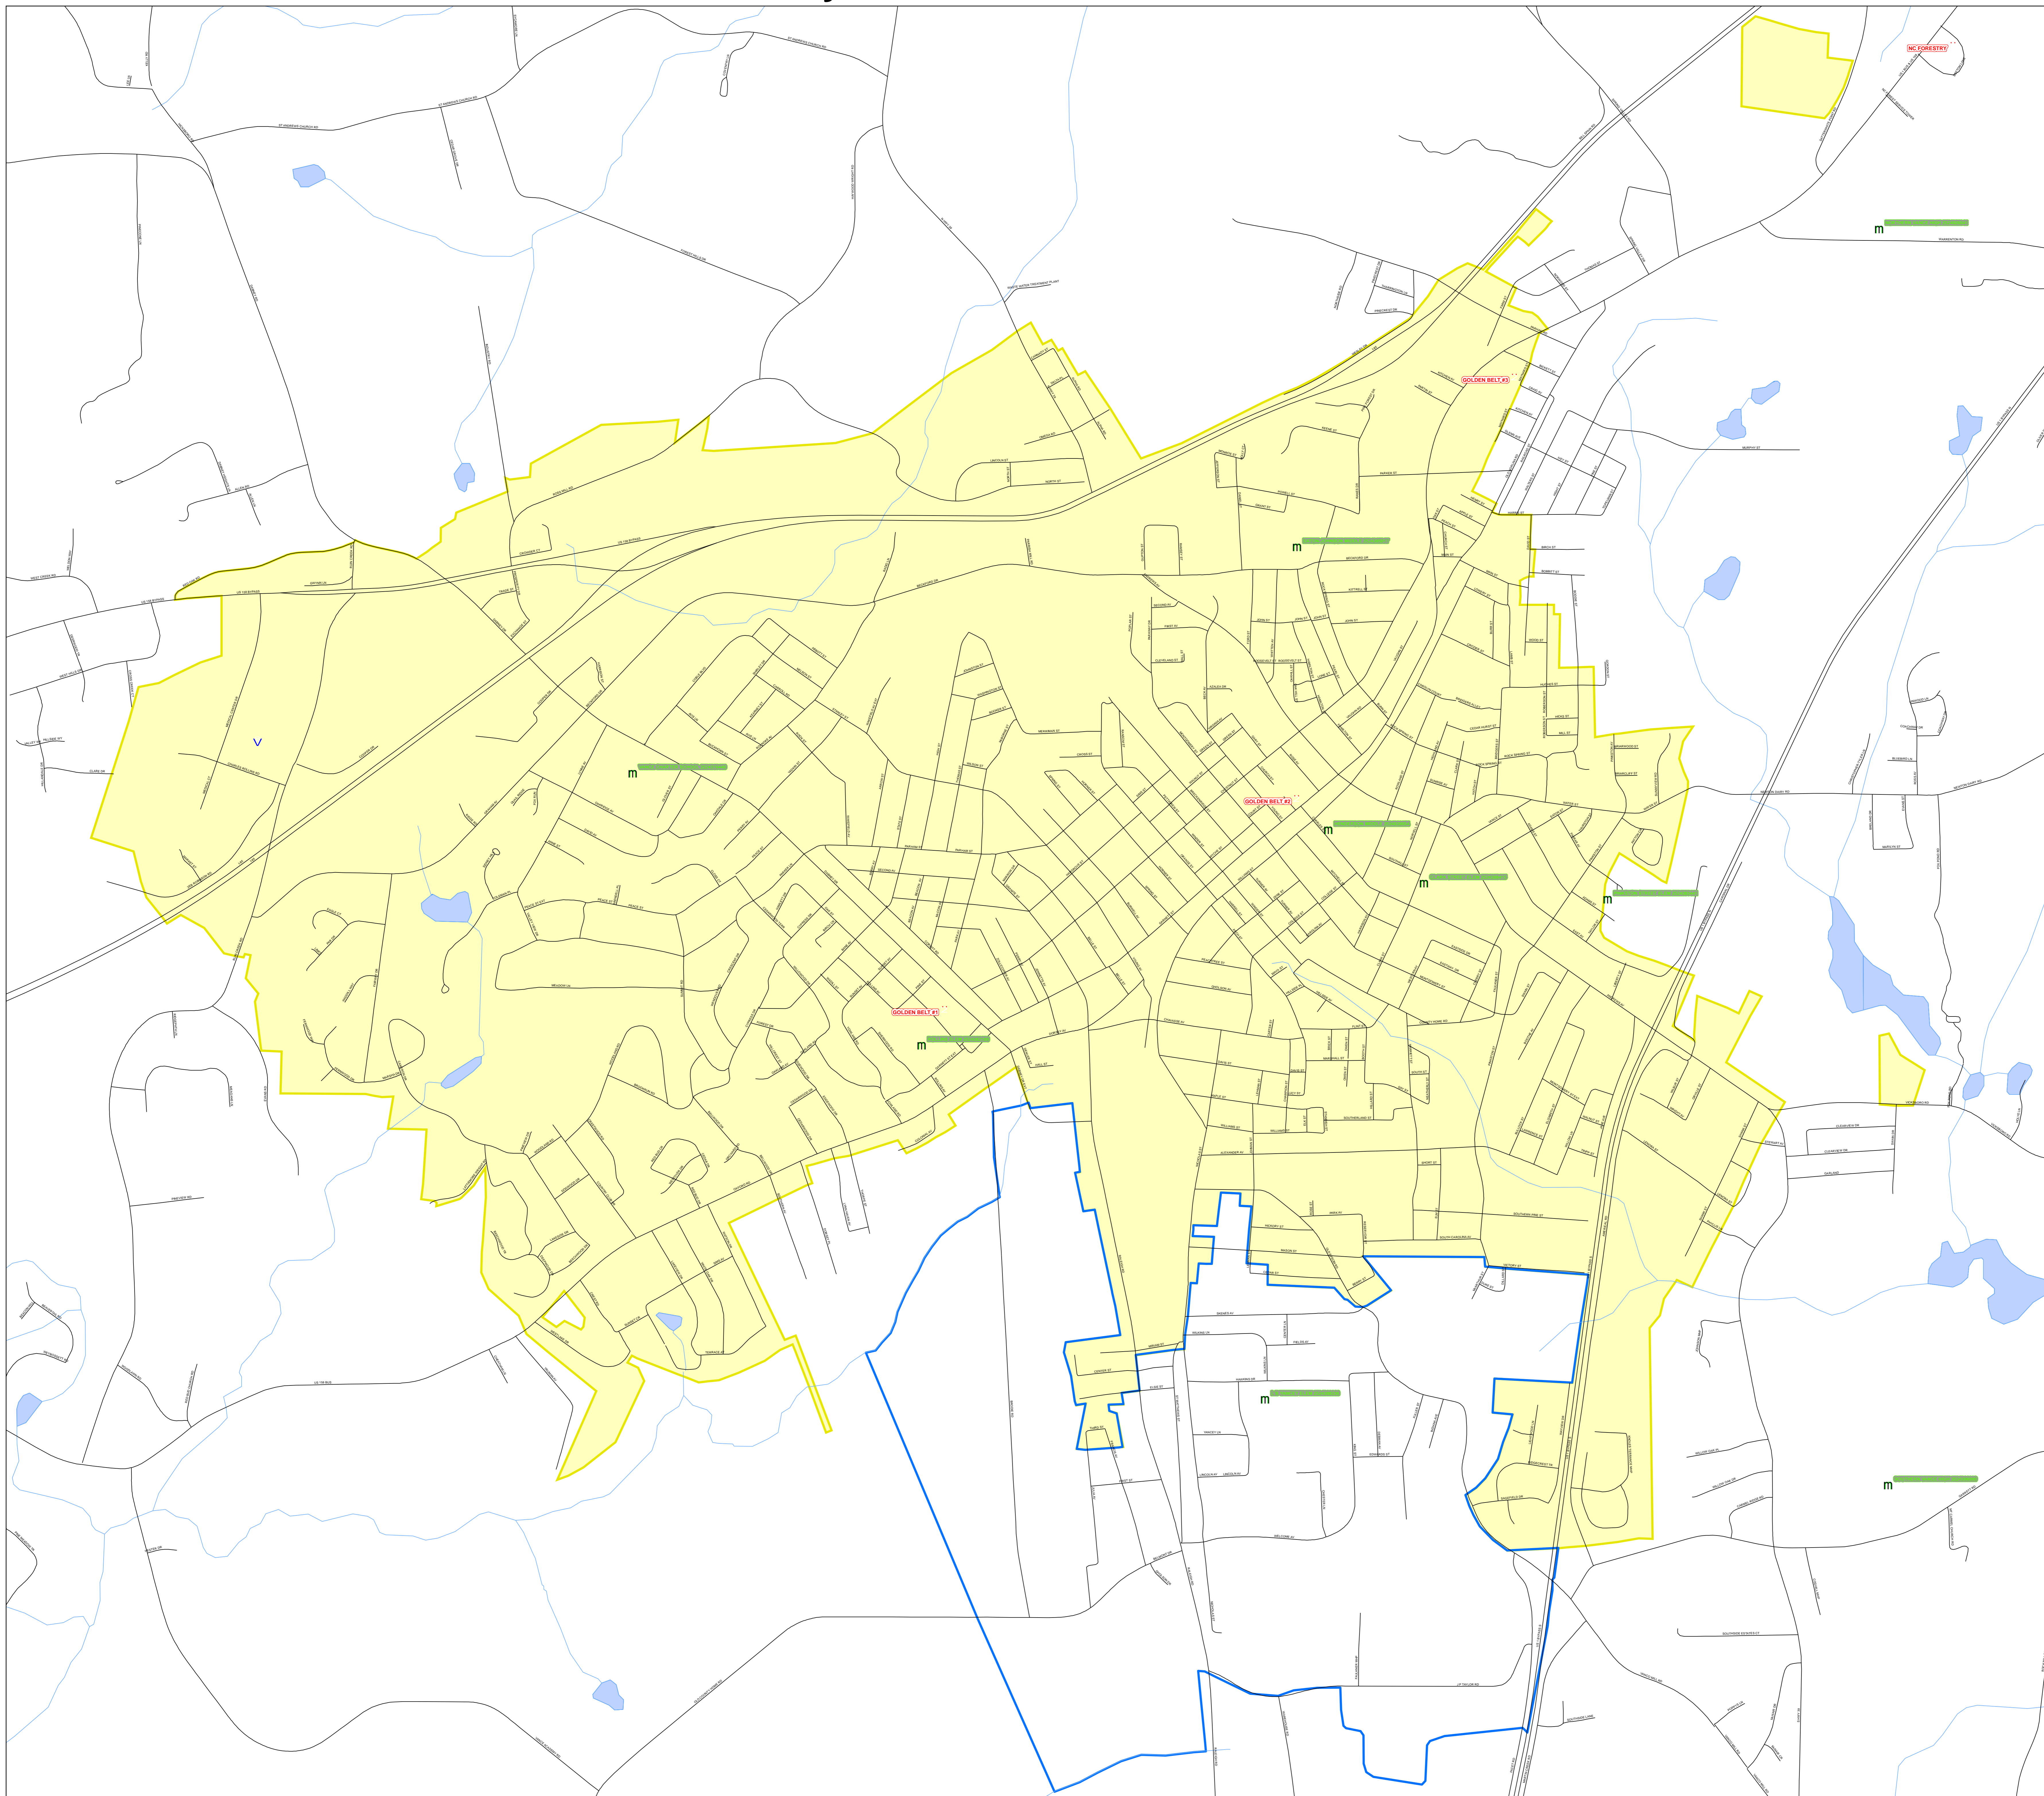

City of Henderson

Legend

- Vance County Roads
- ▼ Maria Parham Hospital
- ••• Fire Stations
- m Vance County Schools
- Lakes & Ponds
- Creeks & Streams
- **Municipalities**
- Henderson
- South Henderson

0 0.1 0.2 0.3 0.4 0.5 Miles